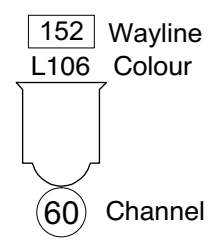

LEGEND

-  Selecon 1.2K Profile 18°-34° 5
-  Selecon Pacific 12-28° 10
-  Par 64 - MFL 50
-  Selecon 6" Fresnel 18
-  Selecon 7" PC 6
-  Aurora Cyc 4 2
-  Chavuet Hex 12 - 6ch in mode 3 13
-  Mirrorball 1
-  Pinpoint 4
-  Atomic 3000 DMX 1
-  Work Light (run independently) 3

-  Venue Wayline 148

INFORMATION

client	Dorothy Winstone Centre	
project	General Rig	
venue	DWC, Auckland Girls Grammar	
title	Lighting Plan with Waylines	
designer	scale	
drawn	date	
ALC	16/12/17	