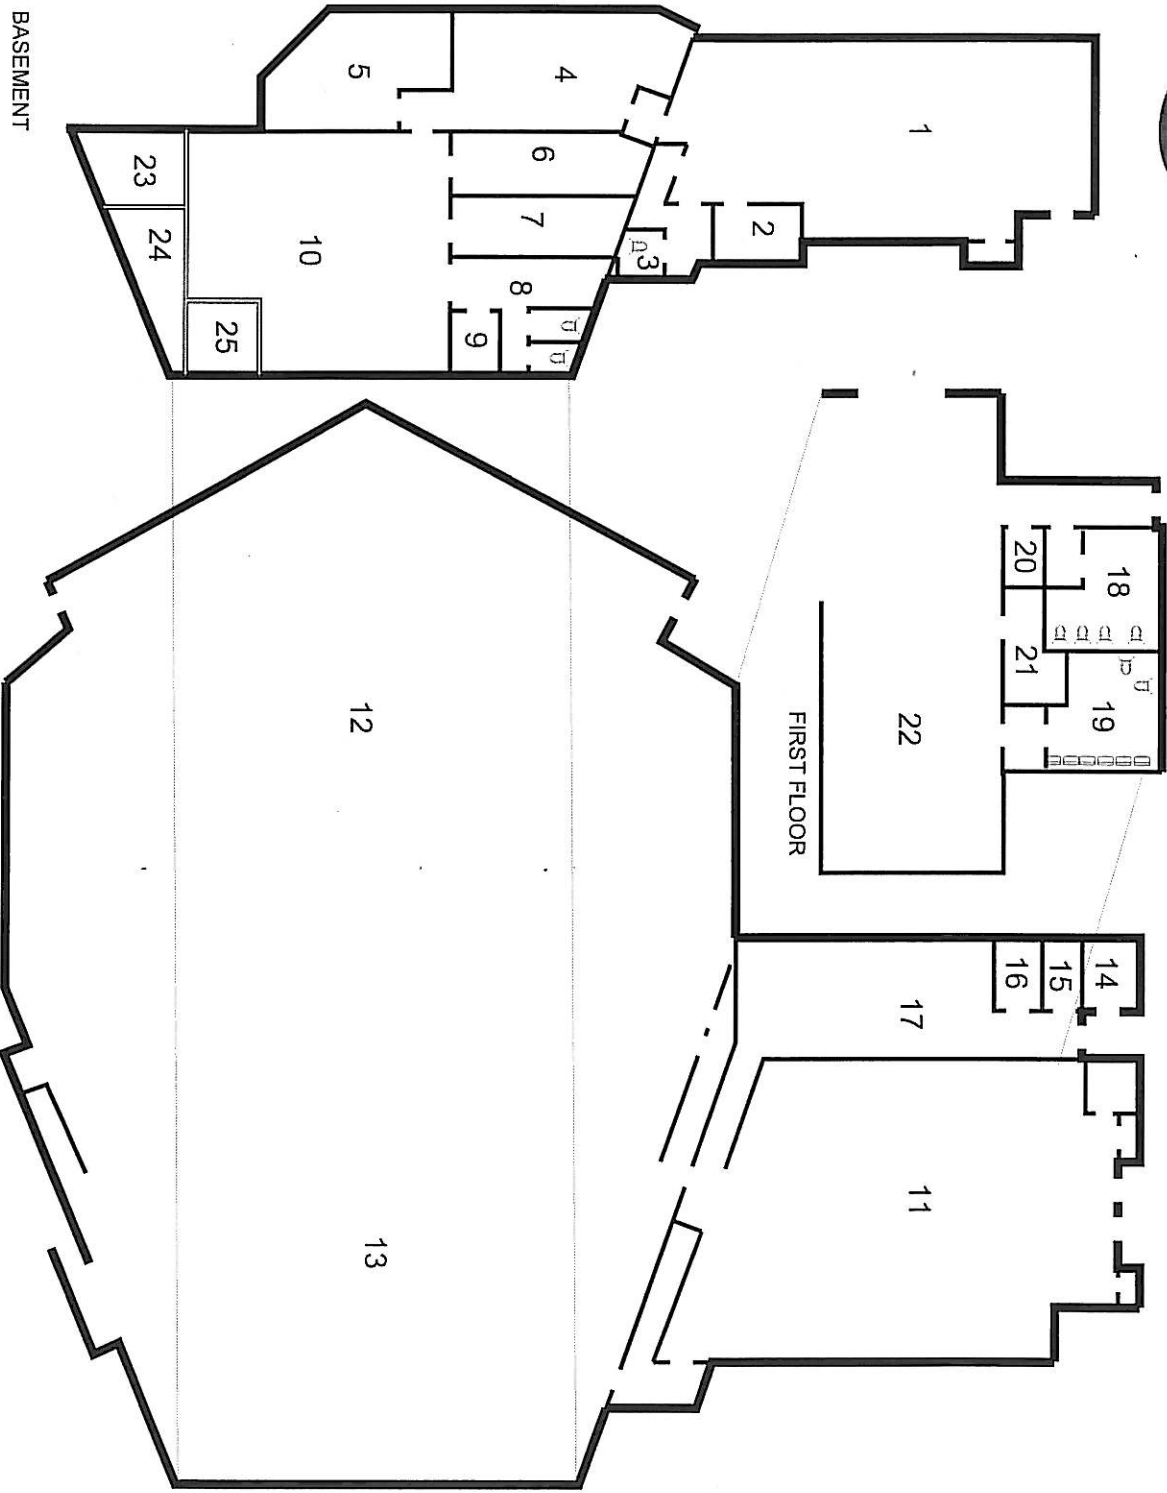

DWMC

	A
1	Whitelaw Room
2	Kitchenette
3	Handicap Toilet
4	Corridor & storage area
5	Dressing room A
6	Dressing room B
7	Dressing room C
8	Toilets
9	Shower
10	General & storage area
11	Cafeteria
12	Auditorium 790 seating
13	Stage
14	Cafeteria storage, off limits
15	Cafeteria storage, off limits
16	Cafeteria storage, off limits
17	Cafeteria kitchen, off limits
18	Ladies toilets
19	Men's toilets
20	Fire Safety Officer booth
21	Kitchenette
22	Foyer
23	Drama lock-up, off limits
24	Technical room, off limits
25	Manager's office, off limits

BASEMENT

FIRST FLOOR